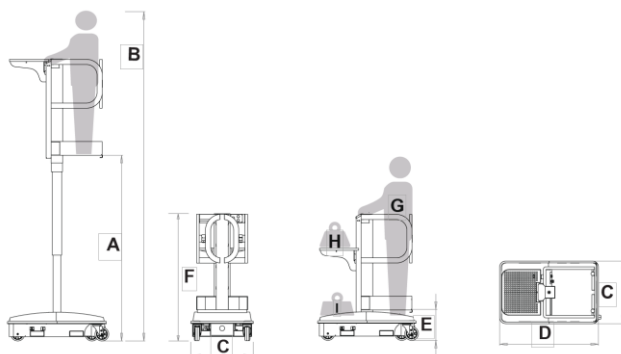

TECHNICAL DATA		Imperial	Metric
Max. Platform Height	A	7'	2168 mm
Max. Working Height	B	13.6'	4168 mm
Unit Width	C	28.7"	730 mm
Unit Length- Stowed	D	45.5"	1155 mm
Platform Entry Height	E	14"	356 mm
Unit Height- Stowed	F	58"	1480 mm
Operator's Bay	G	287 lbs.	130 kg
Material Tray	H	198 lbs.	90 kg
Transport Hood	I	198 lbs.	90 kg
Adjustable Material Tray		17.7"	45 cm
Occupants		One	
Unit Gross Weight		617 lbs.	280 kg
Inside Turning Radius		Zero	
Batteries		12V, 85 Ah	