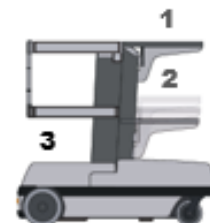

TECHNICAL DATA		Imperial	Metric
Max. Platform Height	A	7'	2168 mm
Max. Working Height	B	13.6'	4168 mm
Unit Width	C	28.7"	730 mm
Unit Length- Stowed	D	45.5"	1155 mm
Platform Entry Height	E	14"	356 mm
Unit Height- Stowed	F	58"	1480 mm
Operator's Bay	G	287 lbs.	130 kg
Material Tray	H	198 lbs.	90 kg
Transport Hood	I	198 lbs.	90 kg
Adjustable Material Tray		17.7"	45 cm
Occupants		One	
Unit Gross Weight		617 lbs.	280 kg
Inside Turning Radius		Zero	
Batteries		12V, 85 Ah	

Model Options

- ✓ AGM Maintenance-free Batteries
- ✓ Audible Gate Alarm
- ✓ Platform Gate Lock
- ✓ Extended Warranty Protection Plan

QUICK ELEVATE / DESCENT AT THE TOUCH OF A FINGER

Versatile Transport Capabilities Total: 683 lbs. (people & materials)

1. ADJUSTABLE MATERIAL TRAY (198 lbs.)
2. TRANSPORT HOOD (198 lbs.)
3. OPERATOR BAY (287 lbs.)

AUTOMATIC WHEEL BRAKE LOCK

Brake is automatically engaged whenever the unit is stationary. Press the *Easy Brake Release* trigger to disengage brake lock.