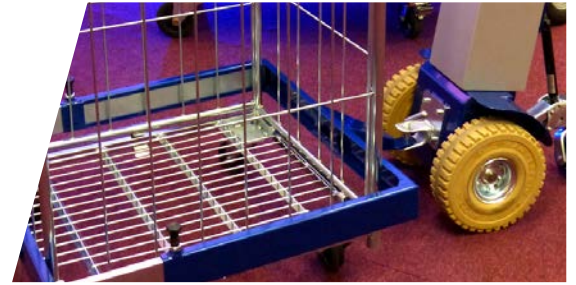

## AIRPORT LOGISTICS

**Zallys M12 R with remote control** is a compact and practical electric tug suitable to work as airport cart mover.

Equipped with a remote control, is ideal to be used inside and outside airports, even on slopes: thanks to its reduced dimensions it can easily tow cart trains in narrow spaces, such as moving walks and corridors.

The remote control allows a single operator to move several carts at once, controlling their direction with a single hand.