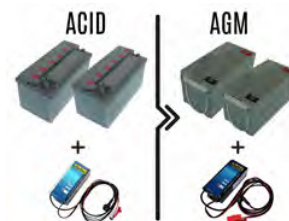

50/70A AGM BATTERIES