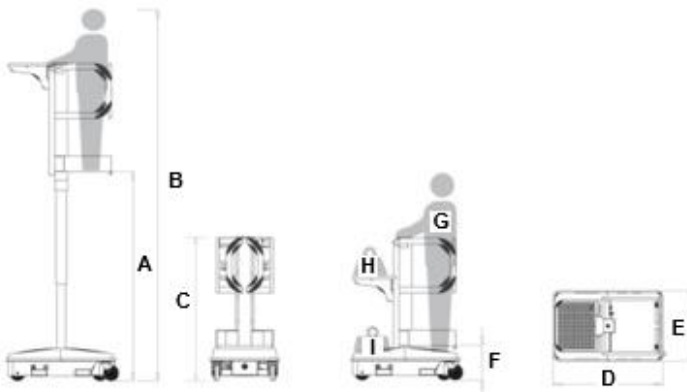

- Fully Proportional Power Lift
- Working Height: 13' 7"
- Total Transport Capacity: 683 lbs.
- Adjustable Load Tray
- Dual Swing Gates
- Compact, Stable, Versatile

Eco-Friendly

THE COST-EFFECTIVE LOW-LEVEL ACCESS SOLUTION...
FOR REACHING GOODS AND MERCHANDISE, STOCK REPLENISHMENT, ROUTINE
MAINTENANCE AND MUCH MORE.

Manufacturer 5-2-1 Platinum Warranty
The BEST in the industry!

TECHNICAL DATA		Imperial	Metric
Max. Platform Height	A	7' 1"	2.17 m
Max. Working Height	B	13' 7"	4.17 m
Unit Height- Stowed	C	4' 10"	1.48 m
Unit Length- Stowed	D	3' 10"	1.16 m
Unit Width	E	28.7"	73 cm
Platform Entry Height	F	14.1"	36 cm
Operator's Bay	G	287 lbs.	130 kg
Material Tray	H	198 lbs.	90 kg
Transport Hood	I	198 lbs.	90 kg
Unit Gross Weight		617 lbs.	280 kg
Adjustable Material Tray		17.7"	45 cm
Occupants		One	
Inside Turning Radius		Zero	
Batteries		12V, 85 Ah	