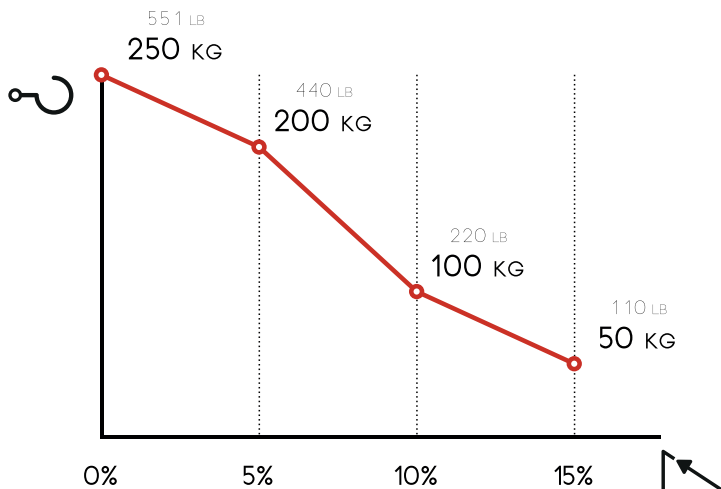

TOW CAPACITY

MOST POPULAR ACCESSORIES