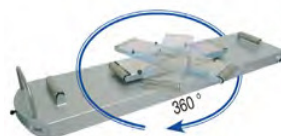

XT 505 is a 4 wheel pedestrian operated vehicle, principally used in the cemetery field.

No emissions, no vibrations, no engine noise and minimal maintenance, it is suitable for indoor and outdoor tasks respecting the constant quality standards of all Zallys products.

Made with a tough structure, for a simple and safe coffins handling. It is equipped with rollers for the coffin sliding as well as a lifting electric-idraulic system with a turnable pantograph to go as high as up to 2 m.

The motor is equipped with an electromagnetic brake that blocks off the XT505 preventing accidental slippery while on ramps.

The XT505 can work inside and outside carrying up to 350 Kg / 772 lbs.

Our electric vehicles are not only CE certified but, more than 80% of the range is covered by the UL certification, which guarantees its suitability to the standards applicable in relation to potential risk of fire, electric shock and mechanical hazards.

DETAILS