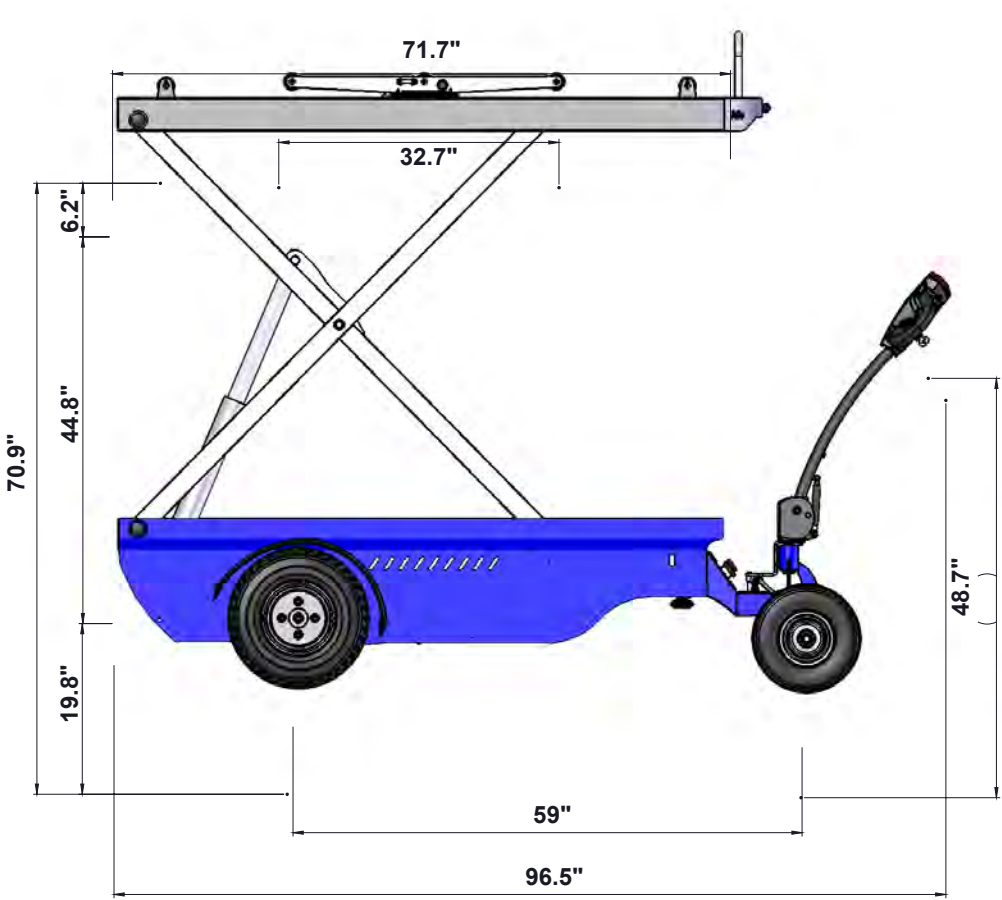

DIMENSIONS

XT505

OPTIONAL BATTERIES

- Upgrade to **50/70A AGM** batteries
DB096.070

- Upgrade to **126/167A Acid** batteries
DB096.167