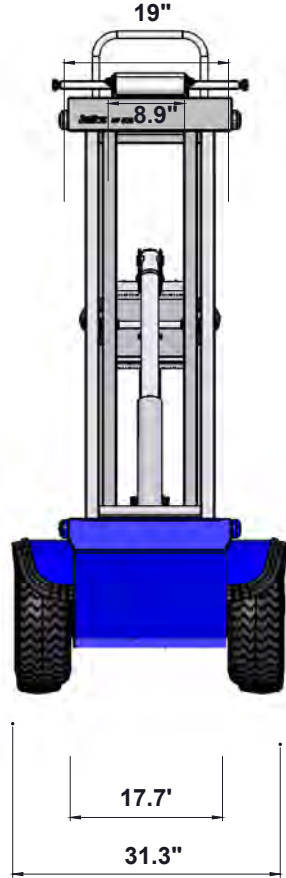

DIMENSIONS

XT505

OPTIONAL BATTERIES

- Upgrade to **50/70A AGM** batteries
DB096.070

- Upgrade to **126/167A Acid** batteries
DB096.167